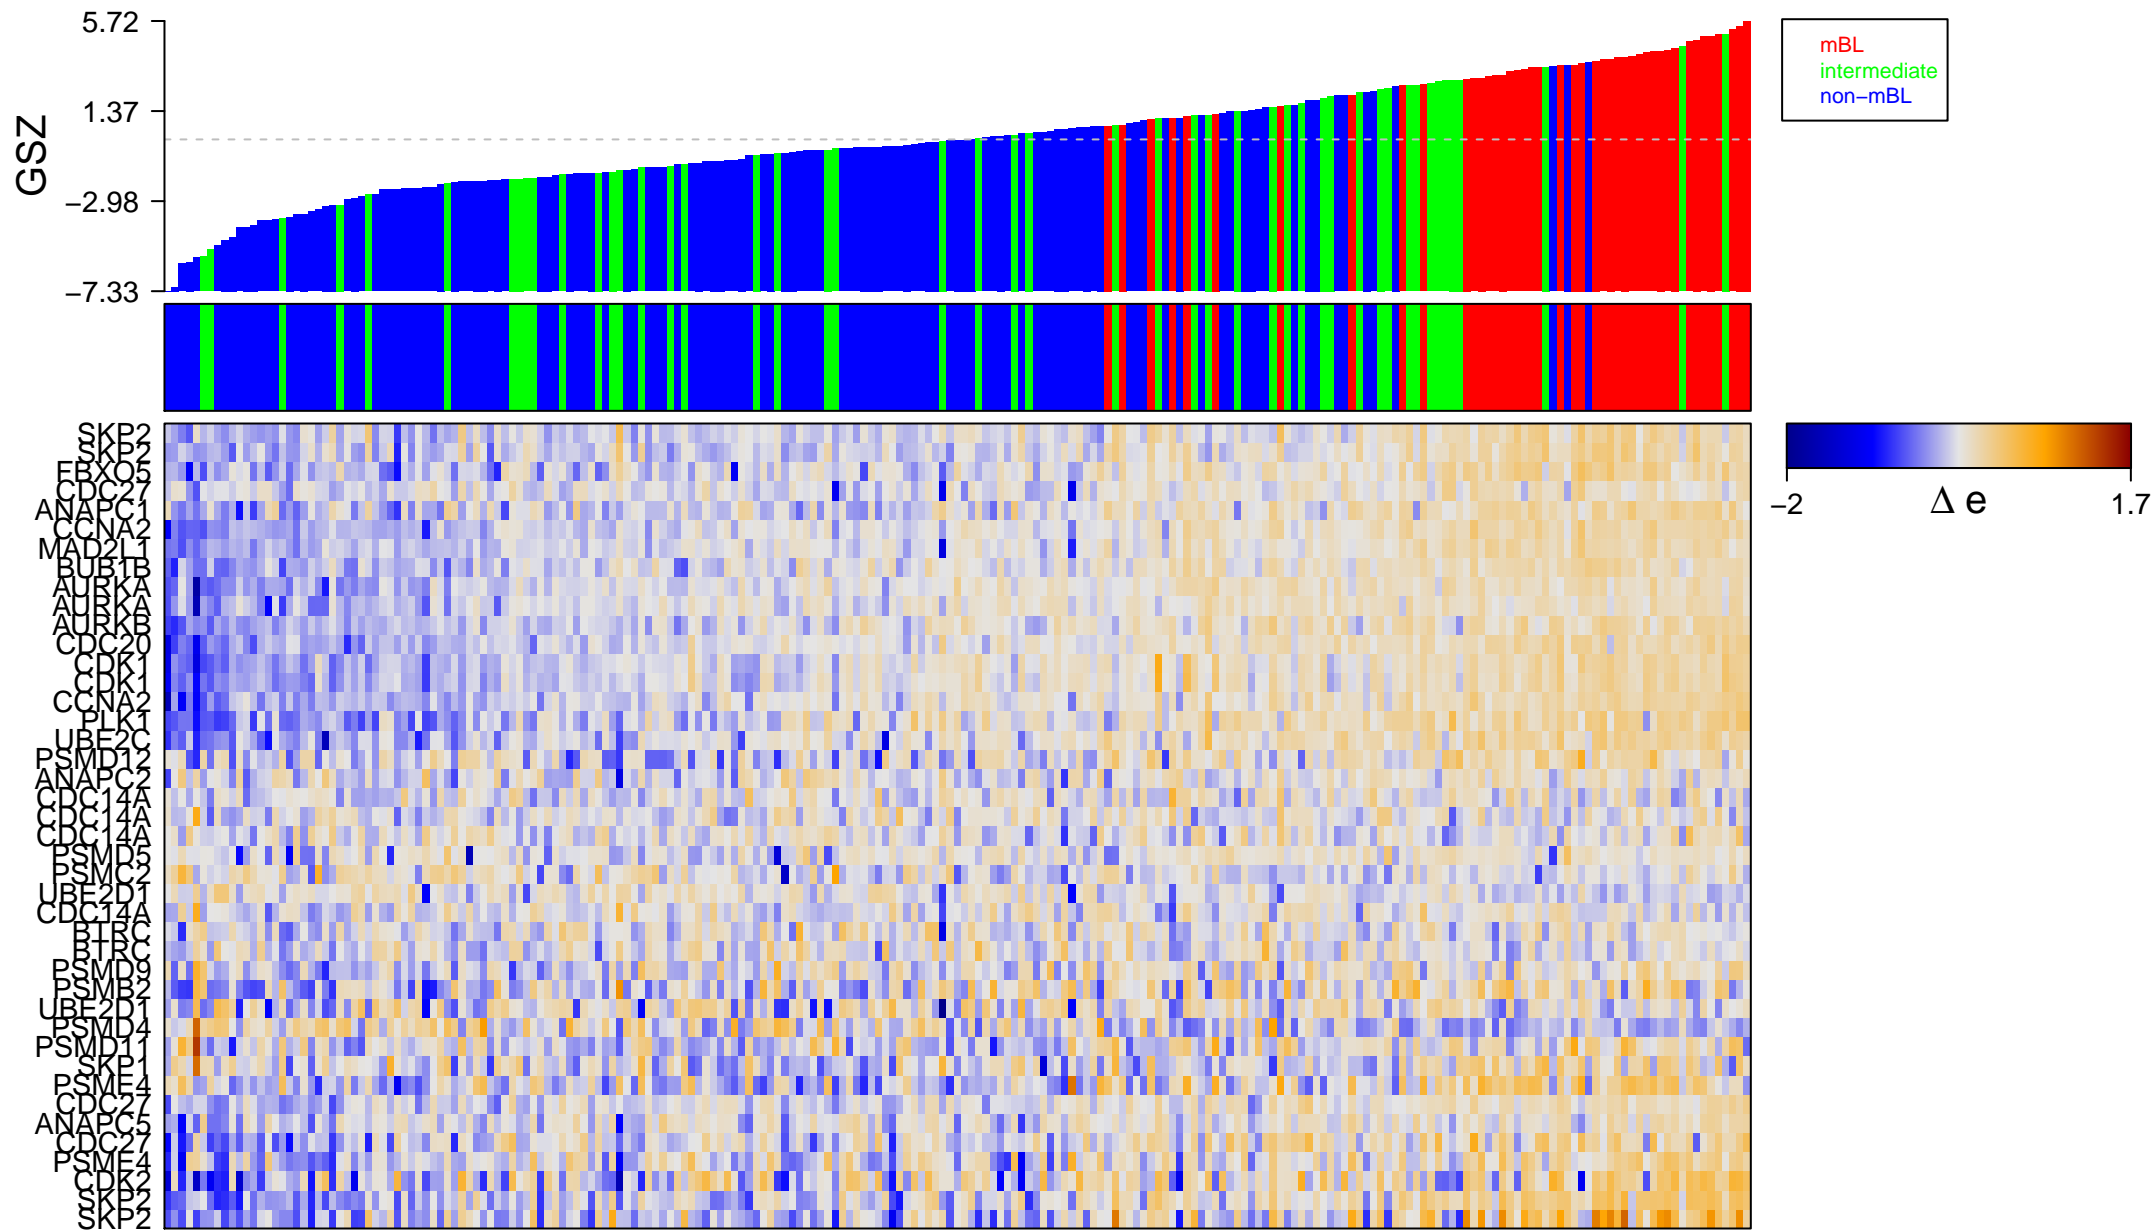

REACTOME_REGULATION_OF_MITOTIC_CELL_CYCLE

REACTOME_REGULATION_OF_MITOTIC_CELL_CYCLE

■ on
■ -
□ off

REACTOME_REGULATION_OF_MITOTIC_CELL_CYCLE