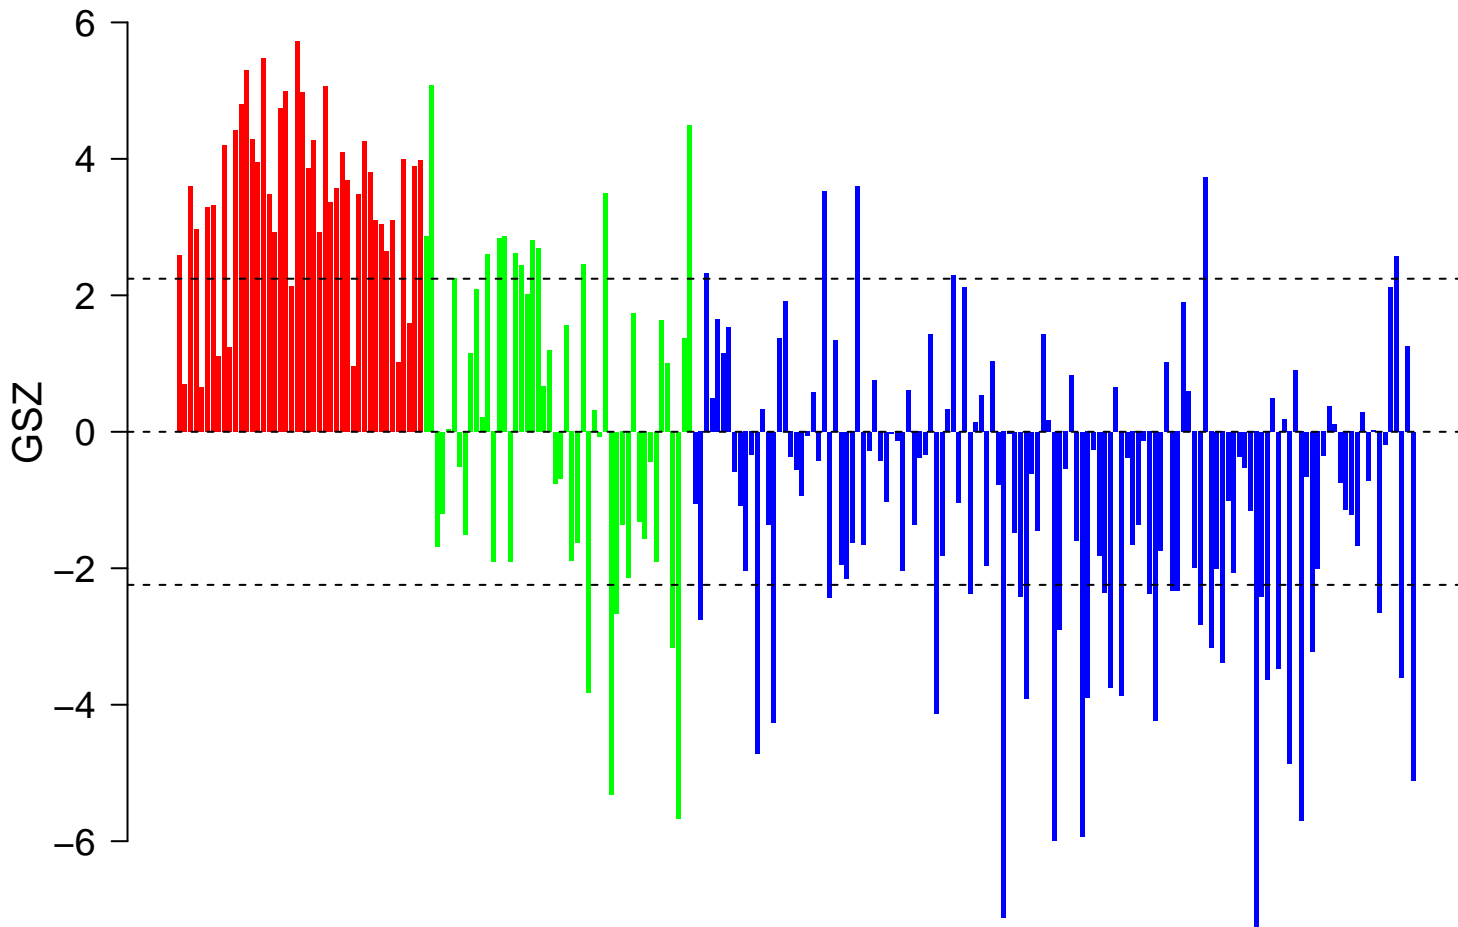

REACTOME_REGULATION_OF_MITOTIC_CELL_CYCLE

REACTOME_REGULATION_OF_MITOTIC_CELL_CYCLE

■ on
■ -
□ off

REACTOME_REGULATION_OF_MITOTIC_CELL_CYCLE